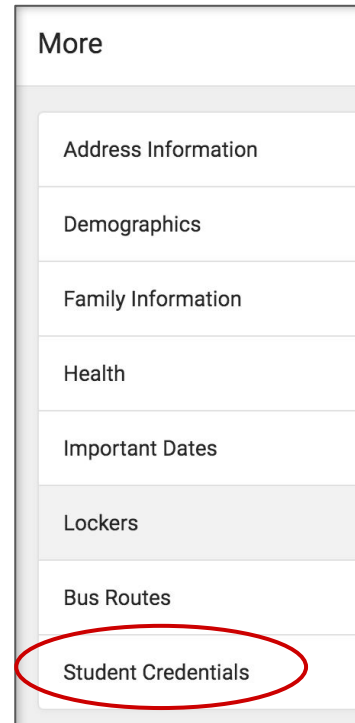

# How to find your child's Login Info in Infinite Campus Parent Portal

1. Login to Parent Portal. If you don't have account, sign up! →

Click

2. Select CAMPUS PARENT & Sign in.

3. Click MORE

4. Select STUDENT CREDENTIALS →