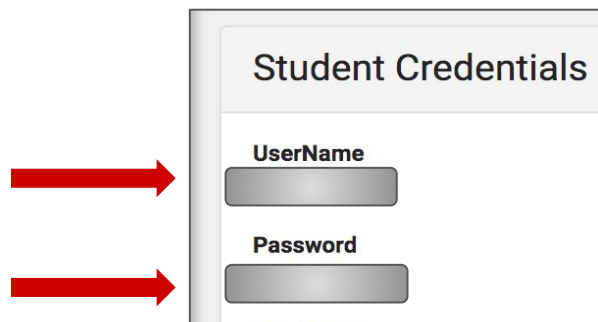

5. Username is their Google Username and Password is their Google Password