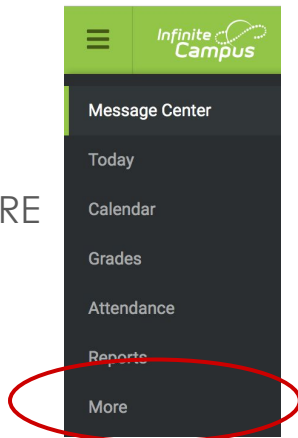

# How to find your child's Login Info in Infinite Campus Parent Portal

1. Login to Parent Portal. If you don't have account, sign up! →

Click

2. Select CAMPUS PARENT & Sign in.

3. Click MORE

4. Select STUDENT CREDENTIALS →