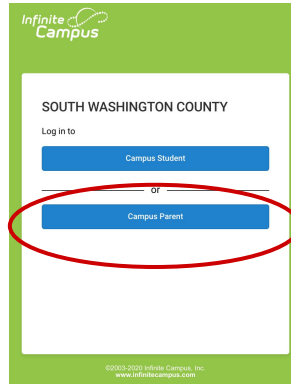

# How to find your child's Login Info in Infinite Campus Parent Portal

1. Login to Parent Portal. If you don't have account, sign up! →

Click

2. Select CAMPUS PARENT & Sign in.

3. Click MORE

4. Select STUDENT CREDENTIALS →